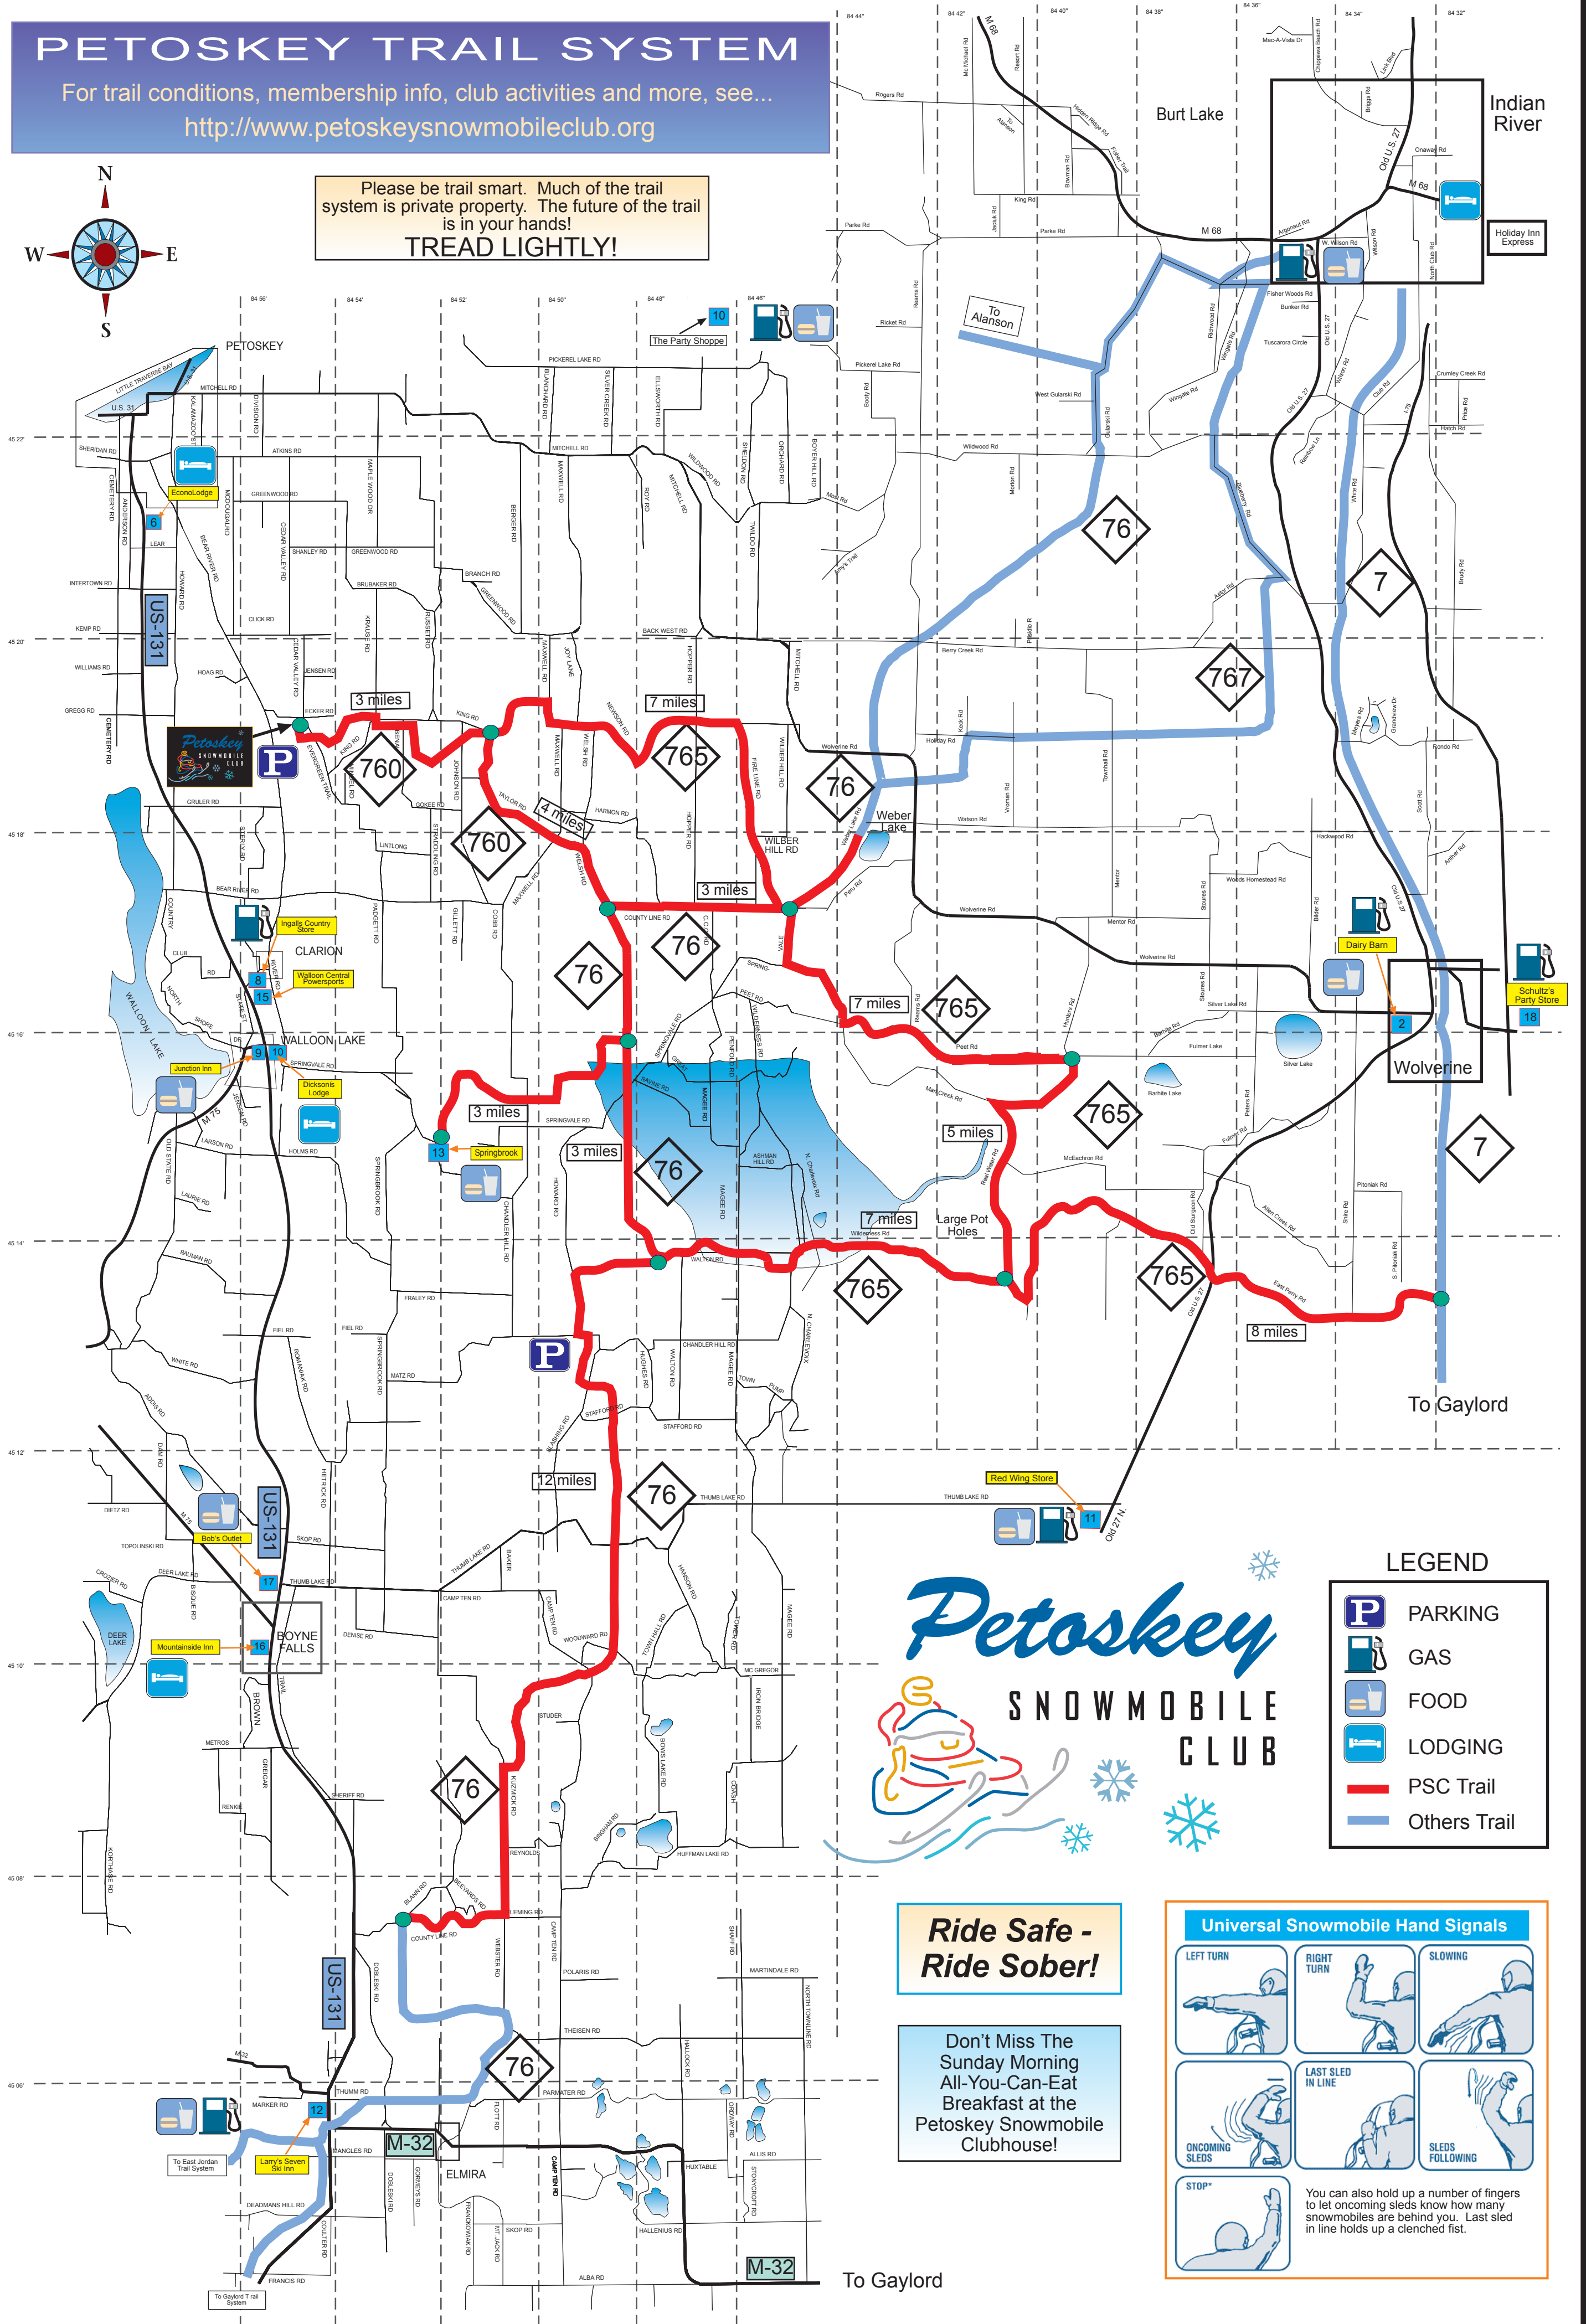

PETOSKEY TRAIL SYSTEM

For trail conditions, membership info, club activities and more, see...
<http://www.petoskeysnowmobileclub.org>

Please be trail smart. Much of the trail system is private property. The future of the trail is in your hands!
TREAD LIGHTLY!

Petoskey
 SNOWMOBILE CLUB

LEGEND

	PARKING
	GAS
	FOOD
	LODGING
	PSC Trail
	Others Trail

Ride Safe - Ride Sober!

Don't Miss The Sunday Morning All-You-Can-Eat Breakfast at the Petoskey Snowmobile Clubhouse!

Universal Snowmobile Hand Signals

	You can also hold up a number of fingers to let oncoming sleds know how many snowmobiles are behind you. Last sled in line holds up a clenched fist.	

To Gaylord