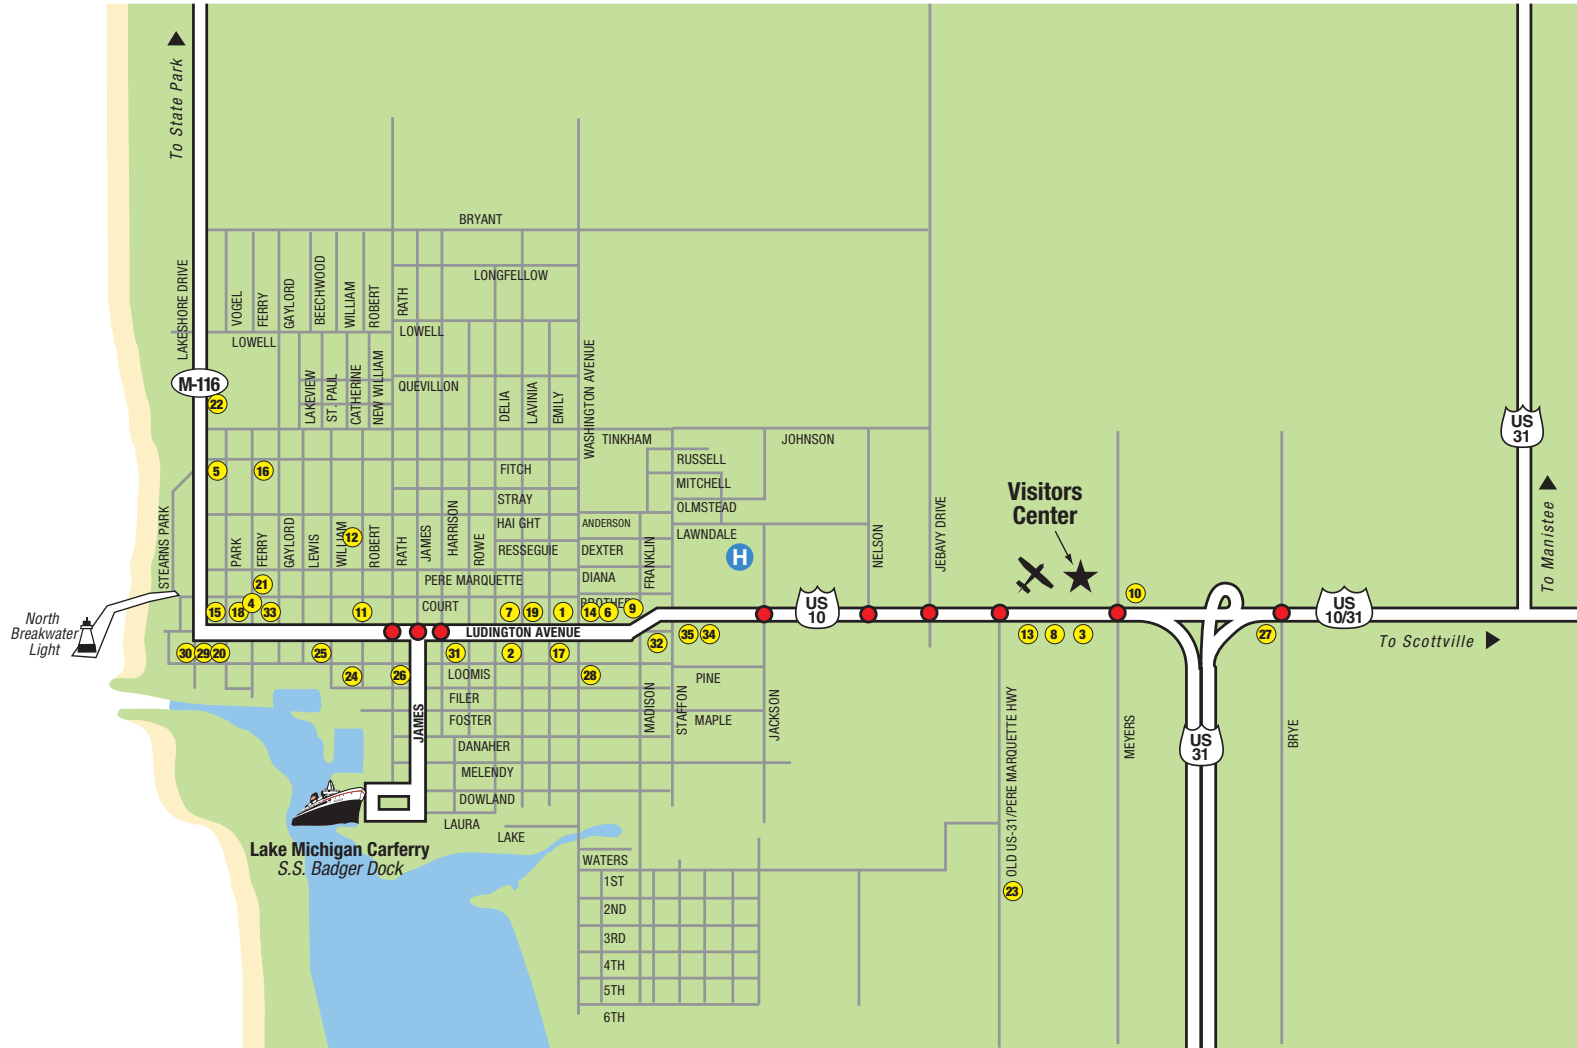

Downtown Ludington Map

Lodging

- | | | | | |
|------------------------------------|---|------------------------------------|---|---------------------------|
| 1 Abbey Lynn Inn B&B | 8 Days Inn | 15 Lakeside Inn | 22 Naders Lakeshore Motor Lodge | 29 Sandals at the Beach |
| 2 Avenue Motel | 9 Four Seasons Lodging | 16 Lakeview Cottages | 23 Nova Motel | 30 Snyder's Shoreline Inn |
| 3 Best Western Splash Park Inn | & Breakfast | 17 Lamplighter B&B | 24 RR Rentals | 31 Stearns Motor Inn |
| 4 Blue Spruce Inn | 10 Greiner Motel | 18 Lighthouse Motel | 25 Ludington Property Management | 32 Sunburst Inn |
| 5 By the Lake at Parkview Cottages | 11 Hidden Creek Condominiums | 19 Ludington House B&B | 26 Property Management of the Lakeshore | 33 Ventura Motel |
| 6 Candlelite Inn B&B | 12 Hideaway | 20 Ludington Pier House | 27 Ramada Inn & Convention Center | 34 Viking Arms Inn |
| 7 Cartier Mansion B&B | 13 Holiday Inn Express Inn at Ludington | 21 MS Furnished Apartments & Homes | 28 ReJoyce B&B | 35 Vista Villa Motel |