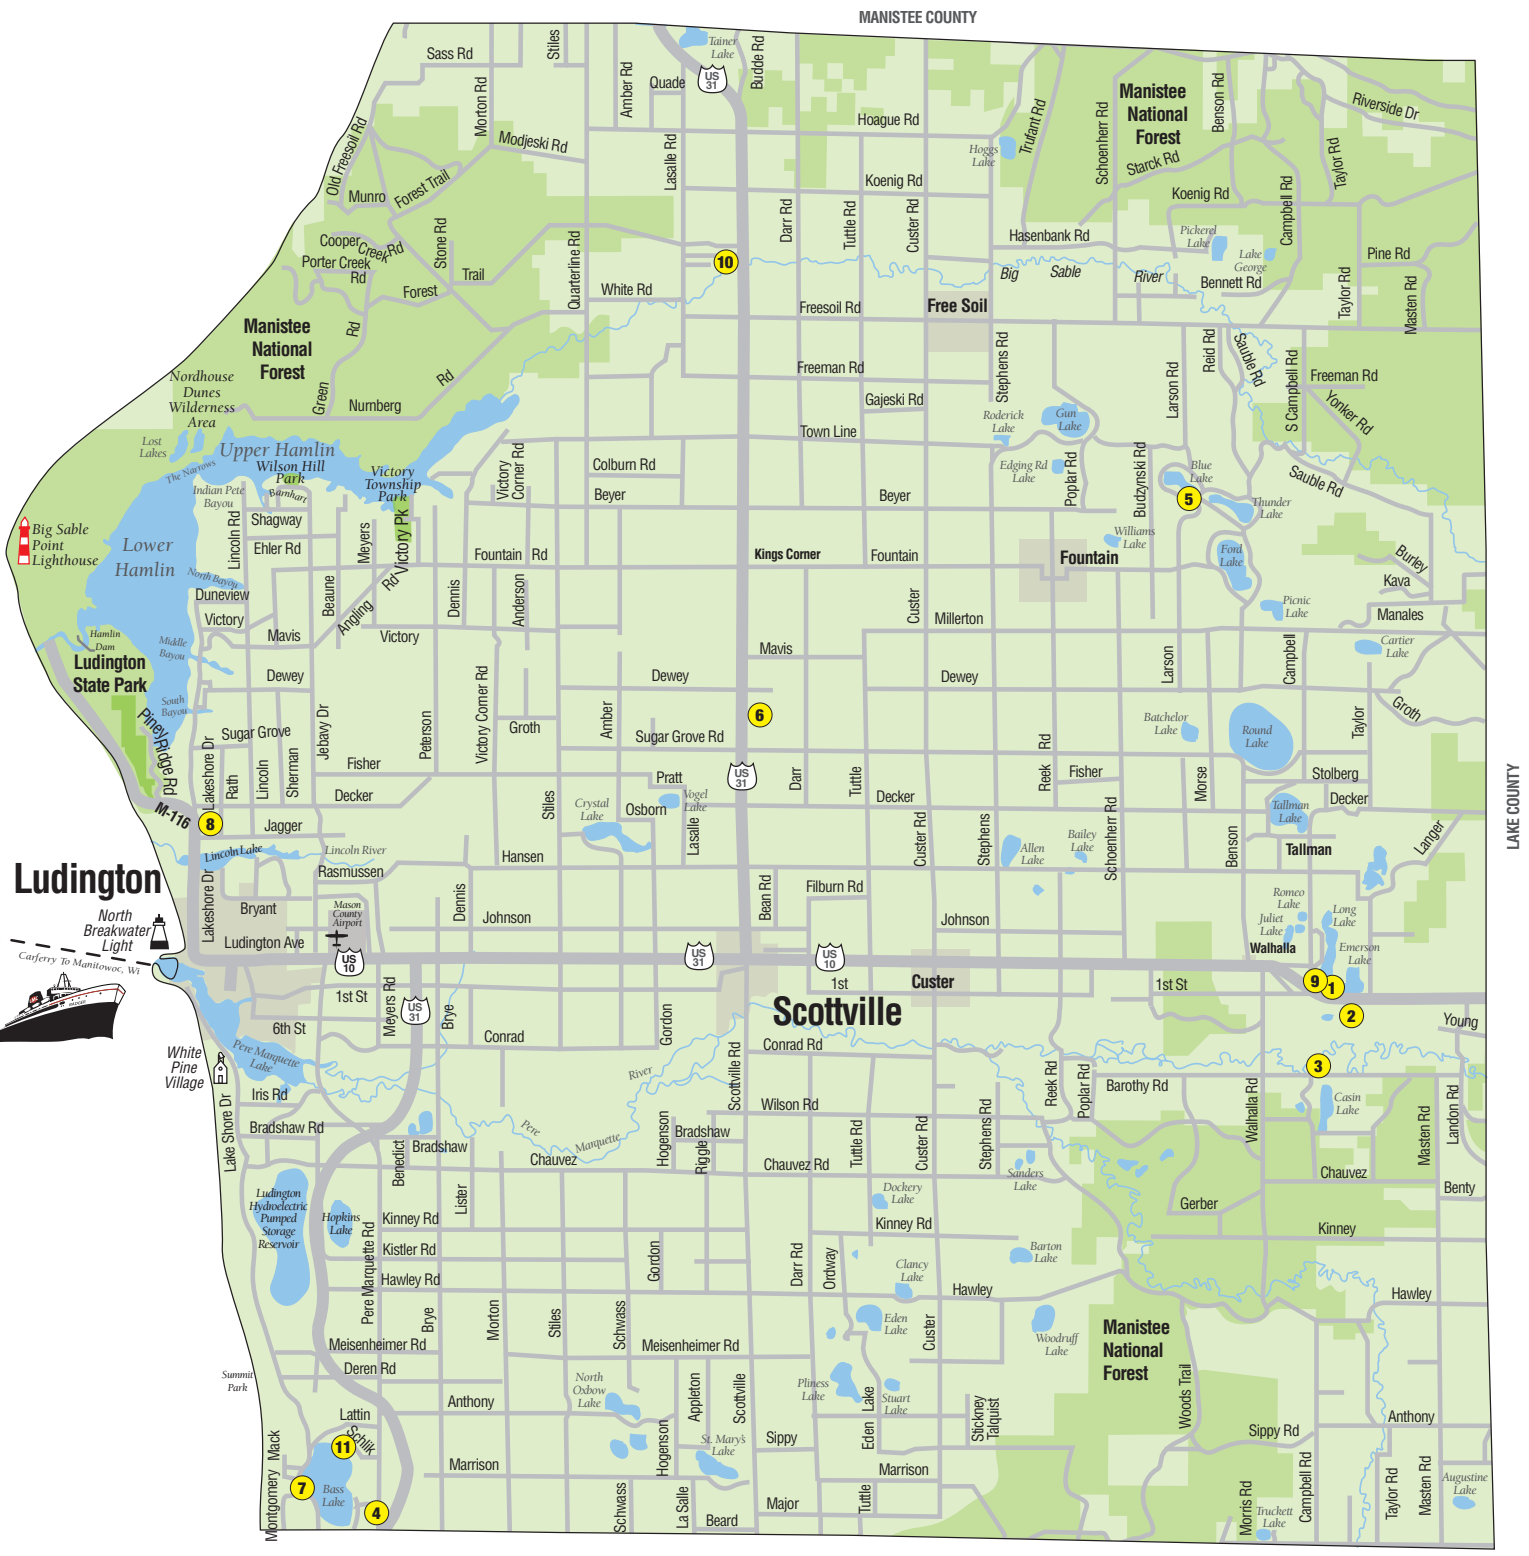

# Mason County Map

Lodging	
1	All Seasons Resort
2	Alpine Motel & Cabins
3	Barothy Lodge
4	Best Western Pentwater
5	Blue Lake Resort
6	Carrier Ridge Lodge
7	Ferwerda's Bass Lake Resort
8	Motel Lakewood
9	Outlands Long Lake Resort
10	Sauble River Inn
11	Smert's Bass Lake Resort