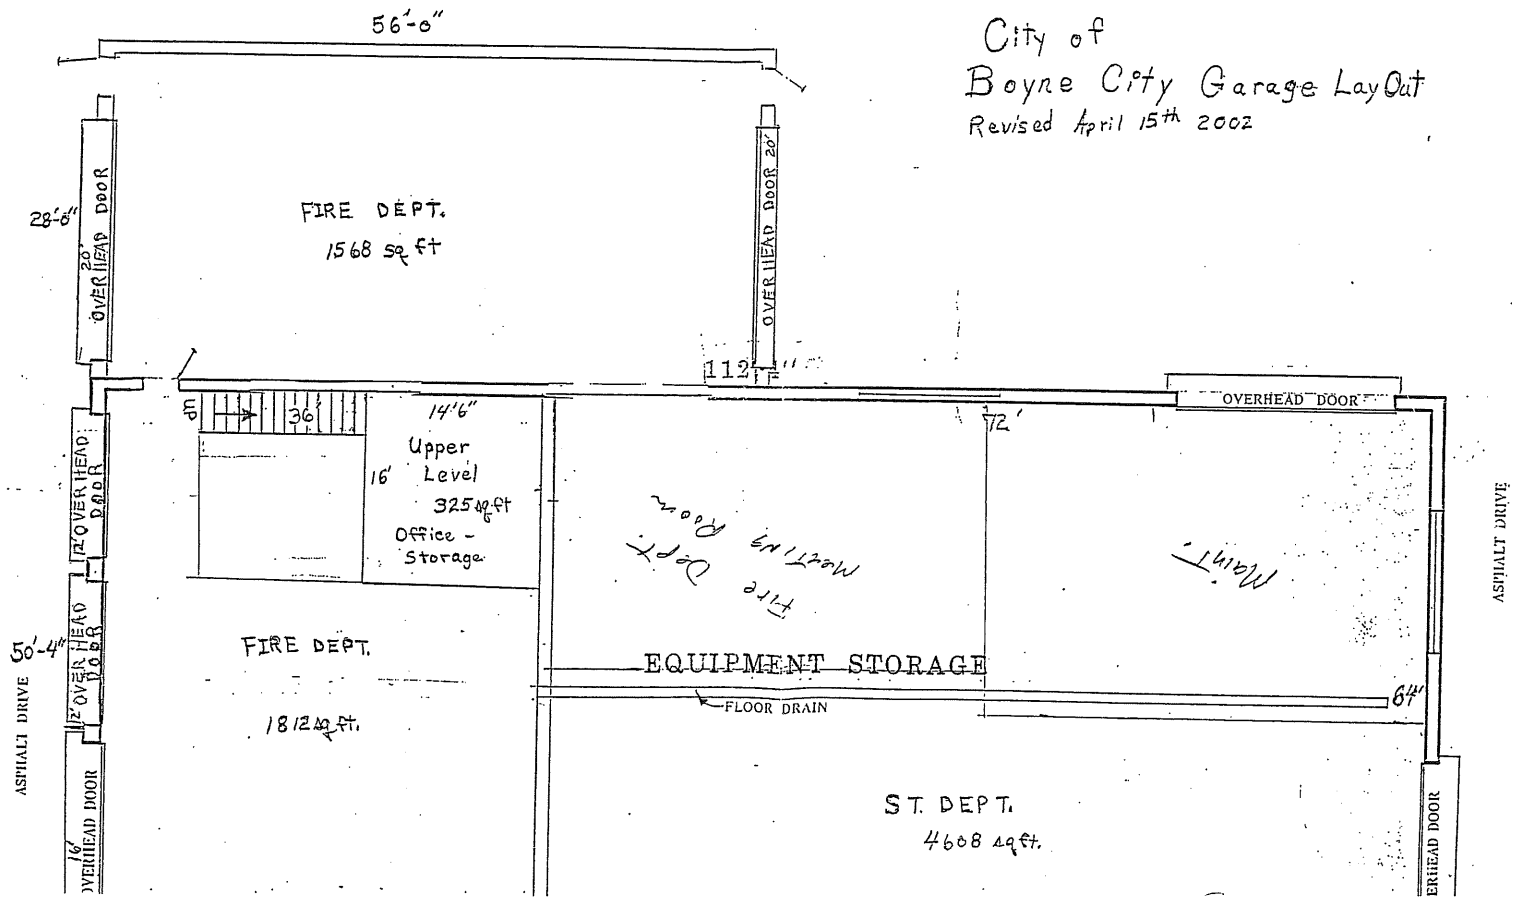

City of  
Boyer City Garage LayOut  
Revised April 15th 2002

 ORIGINAL BUILDING  
 ADDITION TO WAREHOUSE  
 AUGUST 1960

Scale 1/8" = 1'