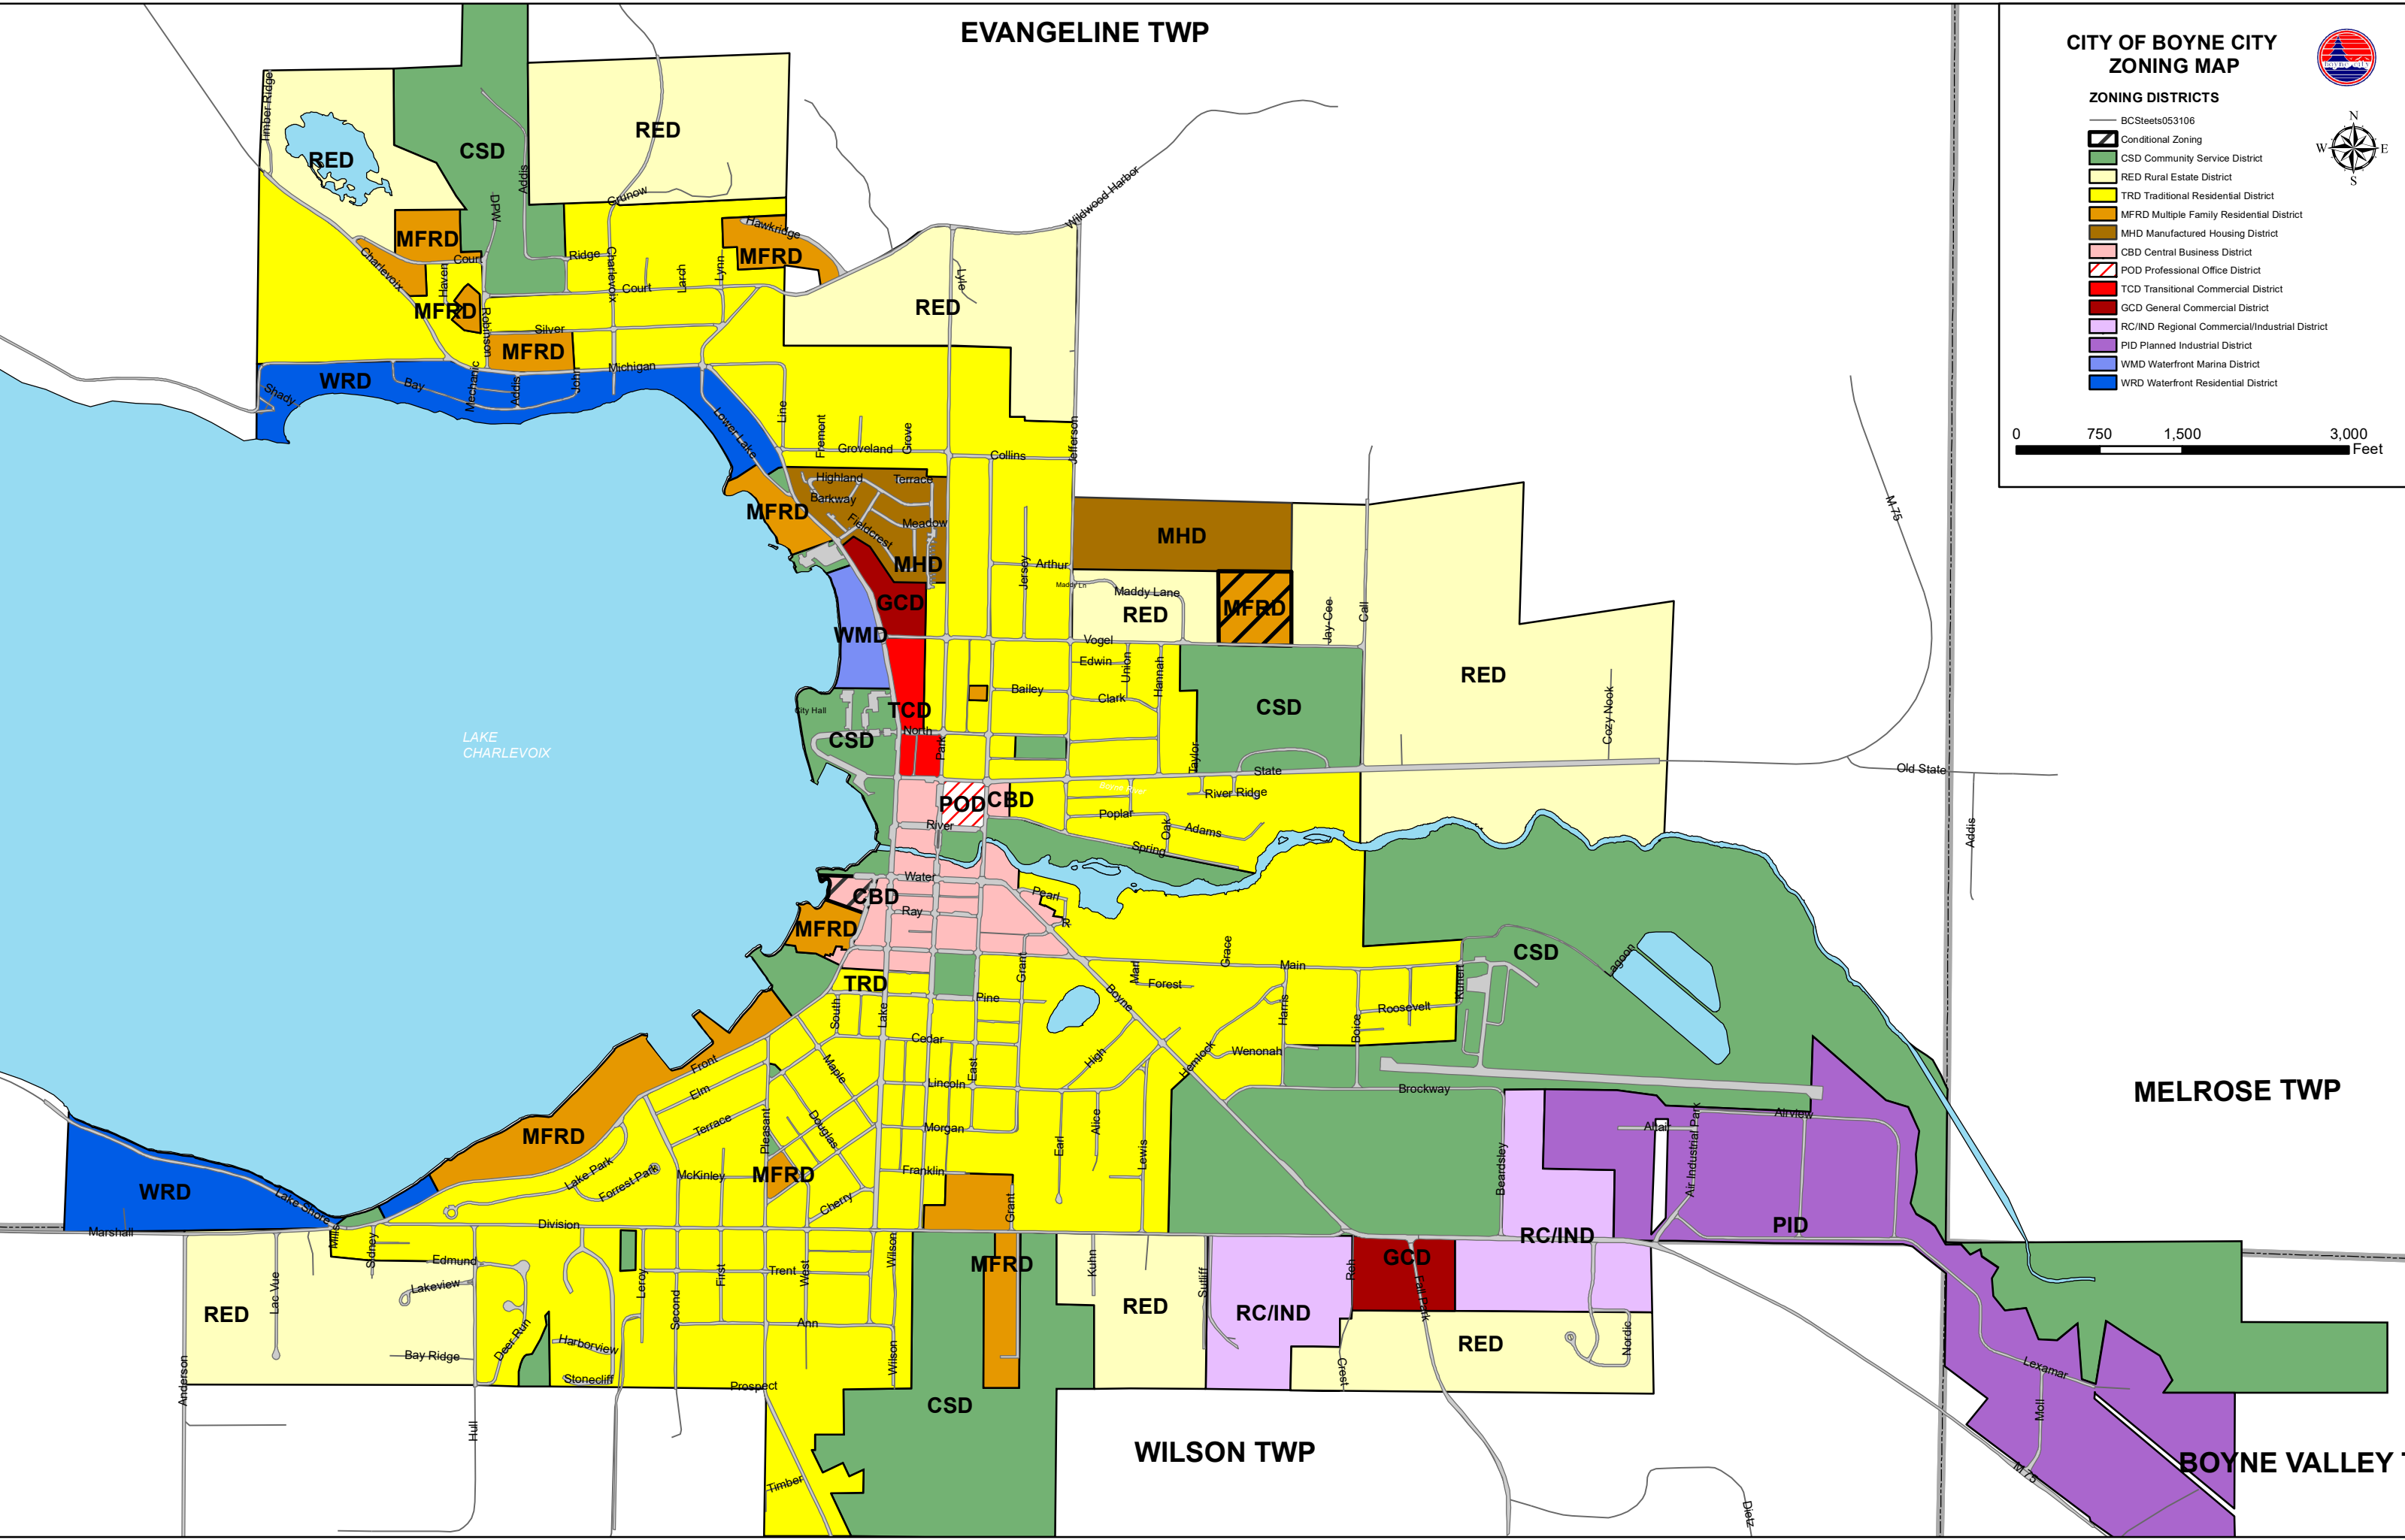

EVANGELINE TWP

CITY OF BOYNE CITY ZONING MAP

ZONING DISTRICTS

- BCSteets053106
- Conditional Zoning
- CSD Community Service District
- RED Rural Estate District
- TRD Traditional Residential District
- MFRD Multiple Family Residential District
- MHD Manufactured Housing District
- CBD Central Business District
- POD Professional Office District
- TCD Transitional Commercial District
- GCD General Commercial District
- RC/IND Regional Commercial/Industrial District
- PID Planned Industrial District
- WMD Waterfront Marina District
- WRD Waterfront Residential District

MELROSE TWP

WILSON TWP

BOYNE VALLEY